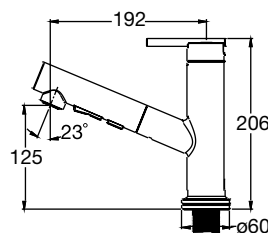

Side View

Available exclusively from specialist retailers nationally.

For more information, or showroom locations, visit

www.kohler.co.nz

KOHLER®