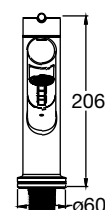

Crue™

Pull-Out Kitchen Mixer

KOHLER brings the new Crue™ Pull-Out Kitchen Mixer to its kitchen tapware range. Offering a technically impressive design with four different colour options to perfectly accompany any kitchen bench top.

Available in Polished Chrome, Matte Black, Vibrant Stainless Steel and Moderne Brushed Brass.

Features:

- Lower Profile (206mm Height) option to offer a more discreet and subtle flair to your kitchen space.
- Cermaic Disc valves that exceed industry longevity standards for a lifetime of durable performance.
- DockNetik® magnetic system securely locks sprayhead into place when not in use.
- The ProMotion® braided hose and swiveling ball joint make the sprayhead easy and comfortable to use.
- Multi-function Sprayhead featuring aereated stream and ring spray technology.
- The Crue™ Pull-Out Kitchen Mixer works harder so that you don't have to. Not to mention, it is easy to install.
- WELS 5 star, 6 liters/min

Front View

Available exclusively from specialist retailers nationally.

For more information, or showroom locations, visit

www.kohler.co.nz

KOHLER®